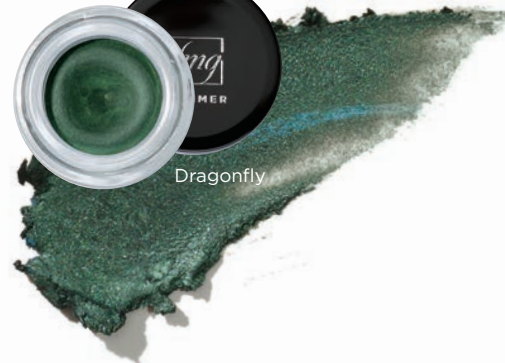

Tornado

Tumbleweed

Bronze Butterfly

Dragonfly

**The value is based on C14 regular prices and includes the value of all the FREE products.

BUY

GLIMMER ALL THE WAY BUNDLE*

Includes: 10 Glimmer Eyeshadow Quads. Muse, Darling, Vixen, Temptress, Maven, Goddess, Siren, Mistress, Minx & Idol