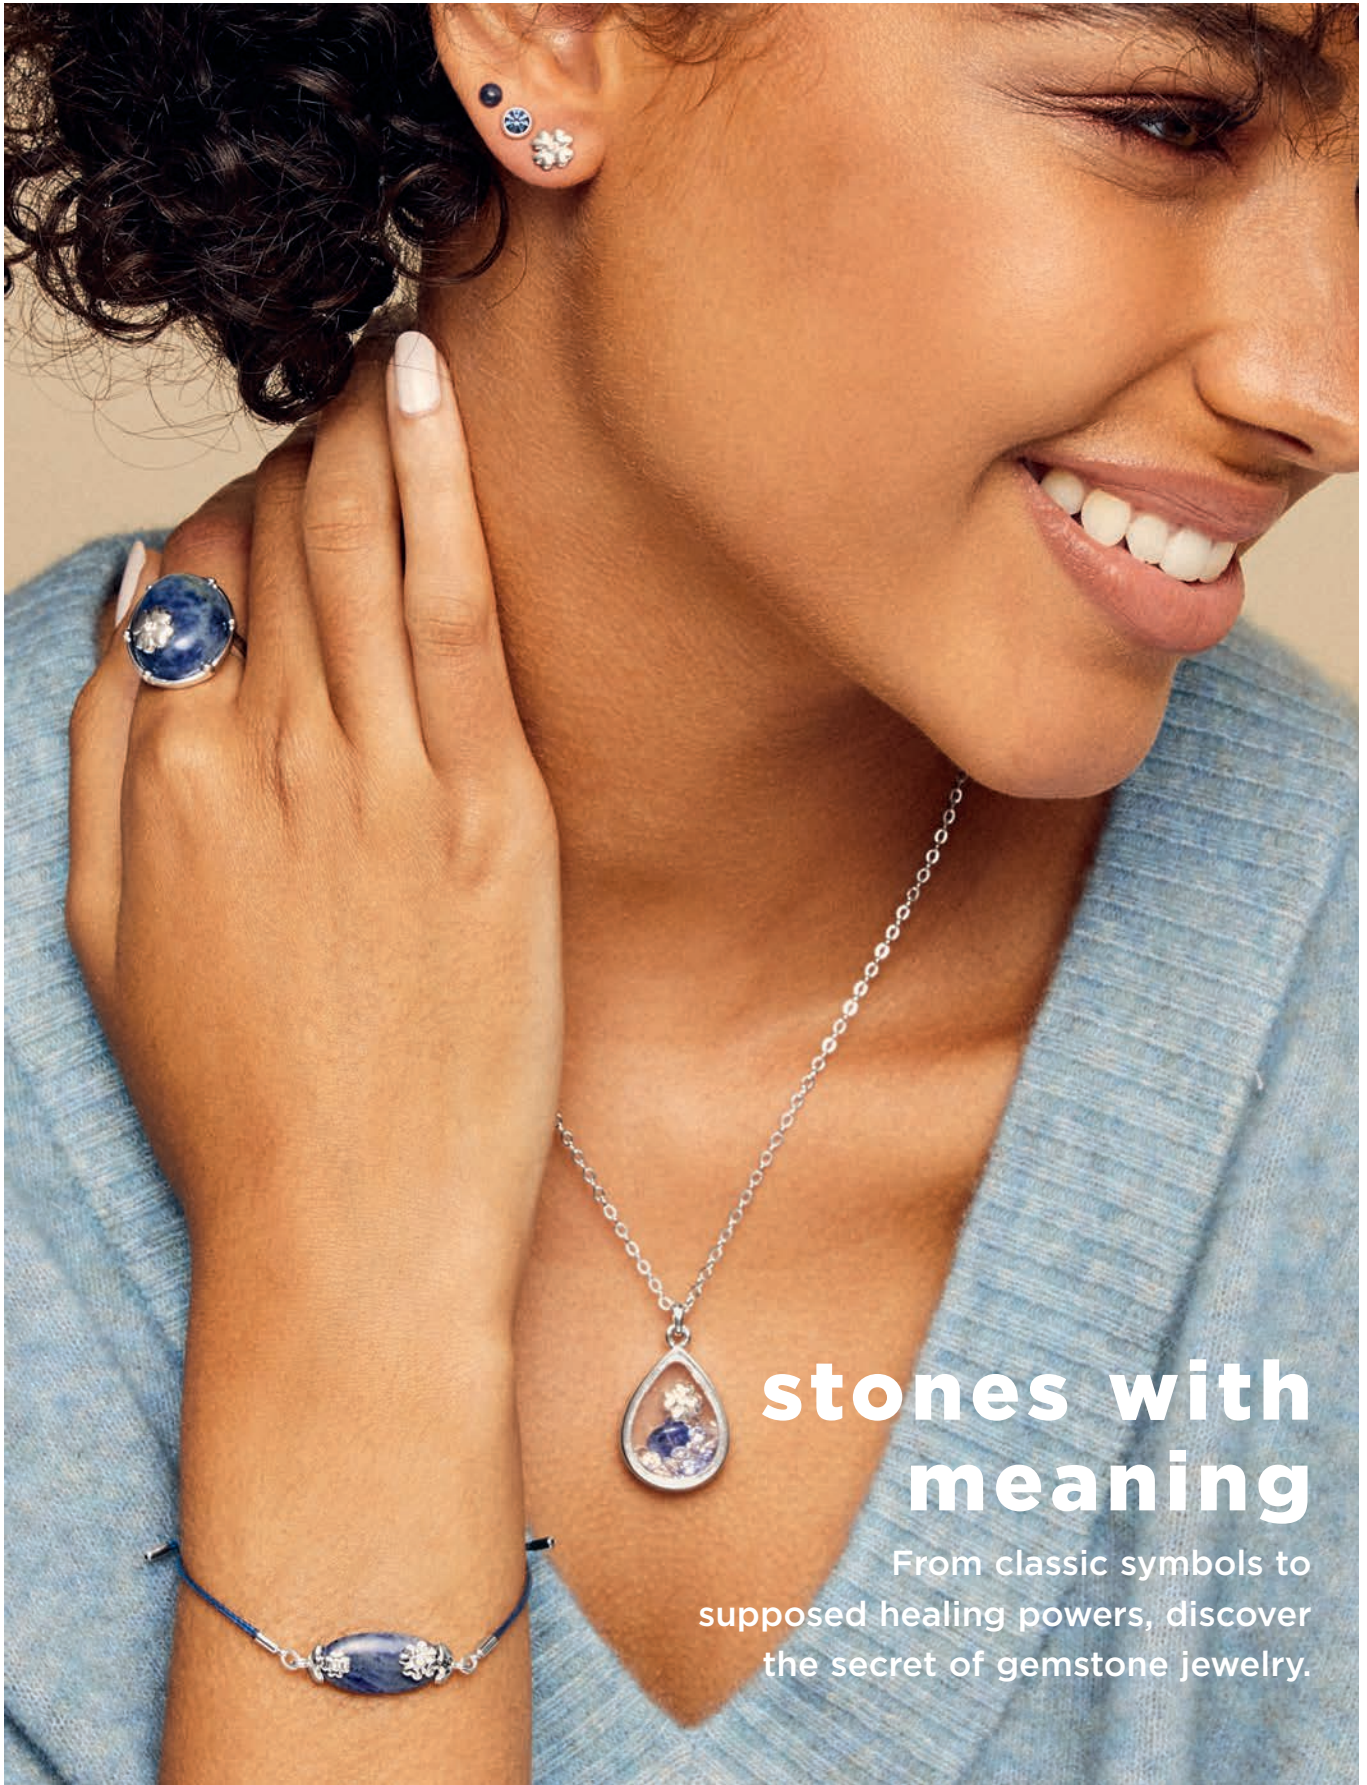

stones with meaning

From classic symbols to
supposed healing powers, discover
the secret of gemstone jewelry.