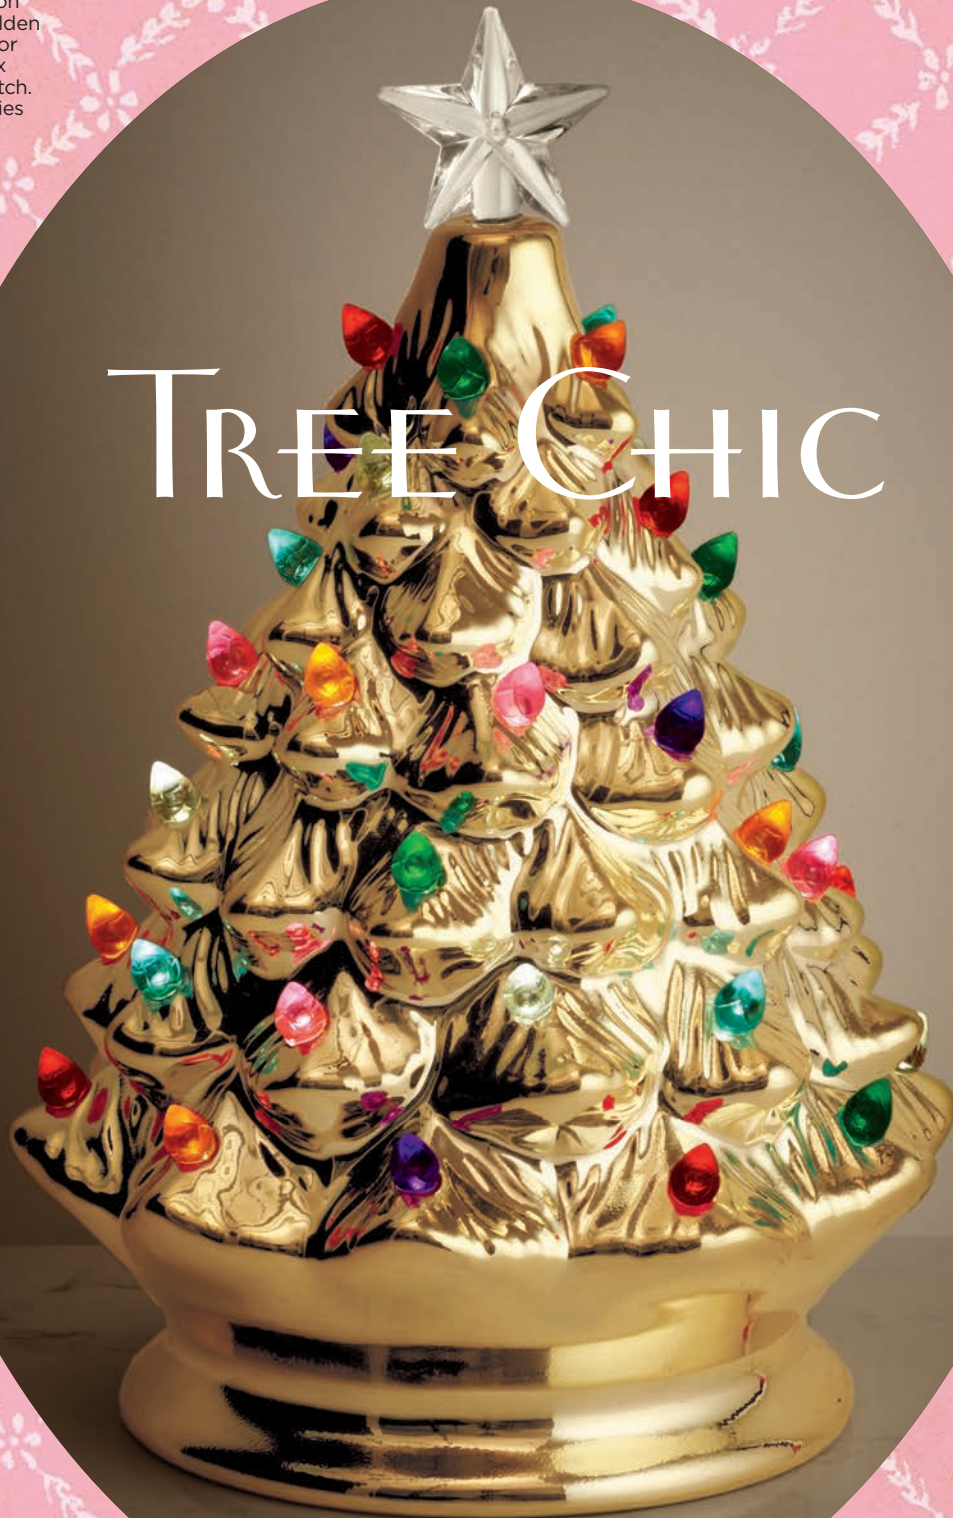

❖ **Iconic 2020
Vintage Light-Up Tree**
Light up the season
with this shiny golden
tree with multicolor
lights. 5½" diam. x
8⅞" H. On/off switch.
Takes 3 AA batteries
(not included).
Ceramic, plastic.
Imported.

109-522
reg. $44.99
now $34.99
C $27.99
P $27.99
PRP $26.24

TREE CHIC

**DON'T FORGET
THE BATTERIES!**
AA and AAA sizes
available on
avon.com.